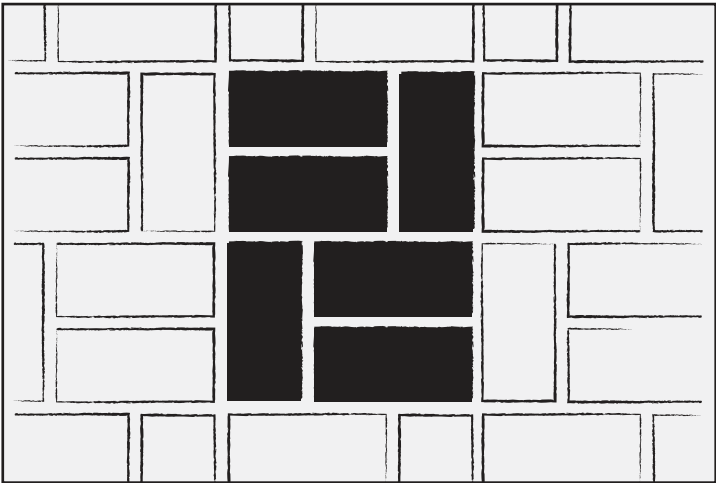

OLD YORK™ PAVER

Running Bond

90° Herringbone

Basket Weave

Modified Basket Weave