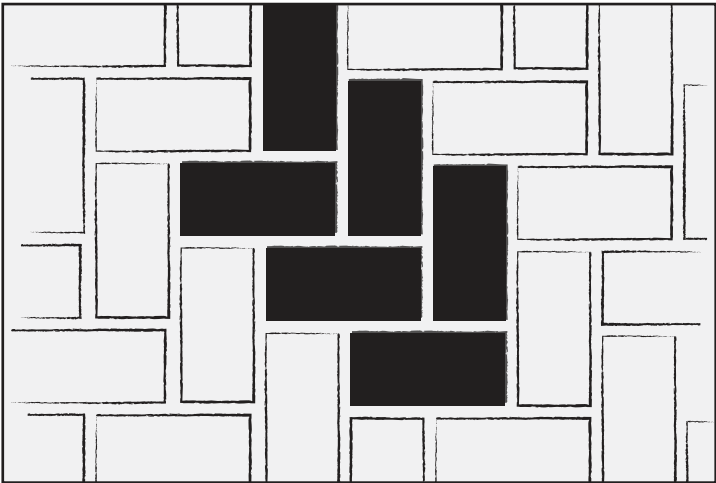

OLD YORK™ PAVER

Running Bond

90° Herringbone

Basket Weave

Modified Basket Weave